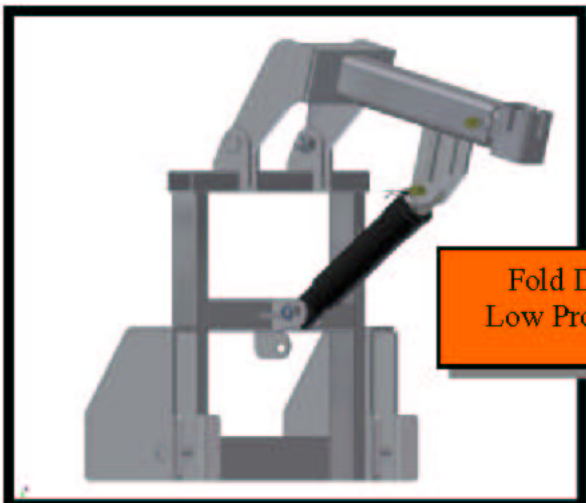

# UNIVERSAL HITCHES

Fold Down  
Tilt UQH

Fold Down  
Tilt Pin

Fold Down  
Low Pro UQH

Fold Down  
Low Pro Pin

- Optional Brace Arm Kit
- Quick Link Receivers
- Pin & Loop Receivers
- Quick Tach Lugs

- Single Acting Lift Cylinders
- Double Acting Lift Cylinders
- Universal Cheek Plates
- Custom Cheek Plates