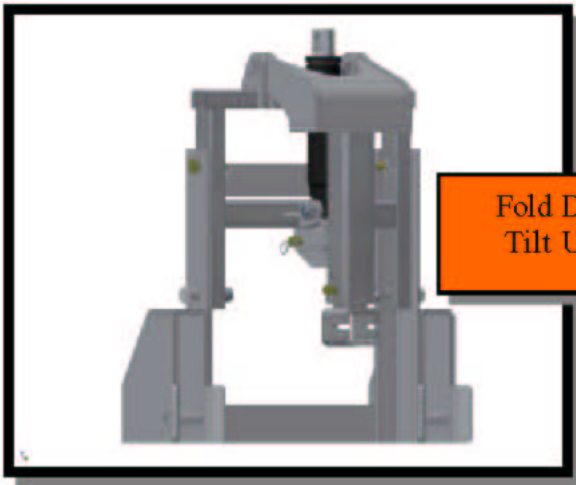

UNIVERSAL HITCHES

Fold Down
Tilt UQH

Fold Down
Tilt Pin

Fold Down
Low Pro UQH

Fold Down
Low Pro Pin

- Optional Brace Arm Kit
- Quick Link Receivers
- Pin & Loop Receivers
- Quick Tach Lugs

- Single Acting Lift Cylinders
- Double Acting Lift Cylinders
- Universal Cheek Plates
- Custom Cheek Plates