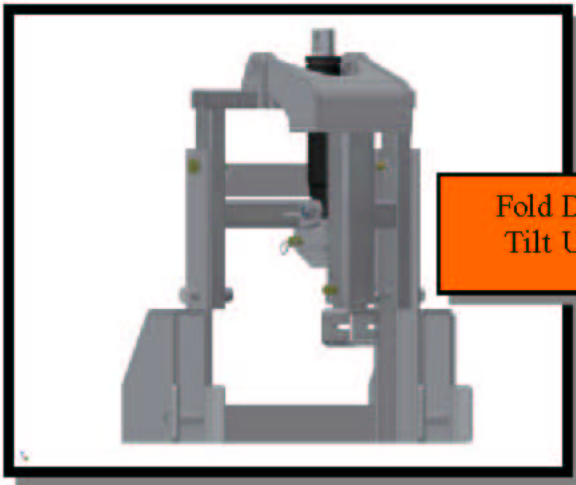

# UNIVERSAL HITCHES

Fold Down  
Tilt UQH

Fold Down  
Tilt Pin

Fold Down  
Low Pro UQH

Fold Down  
Low Pro Pin

- Optional Brace Arm Kit
- Quick Link Receivers
- Pin & Loop Receivers
- Quick Tach Lugs

- Single Acting Lift Cylinders
- Double Acting Lift Cylinders
- Universal Cheek Plates
- Custom Cheek Plates