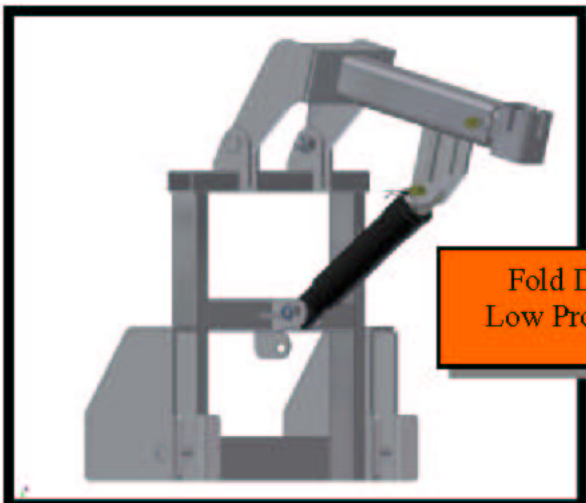

UNIVERSAL HITCHES

Fold Down
Tilt UQH

Fold Down
Tilt Pin

Fold Down
Low Pro UQH

Fold Down
Low Pro Pin

- Optional Brace Arm Kit
- Quick Link Receivers
- Pin & Loop Receivers
- Quick Tach Lugs

- Single Acting Lift Cylinders
- Double Acting Lift Cylinders
- Universal Cheek Plates
- Custom Cheek Plates