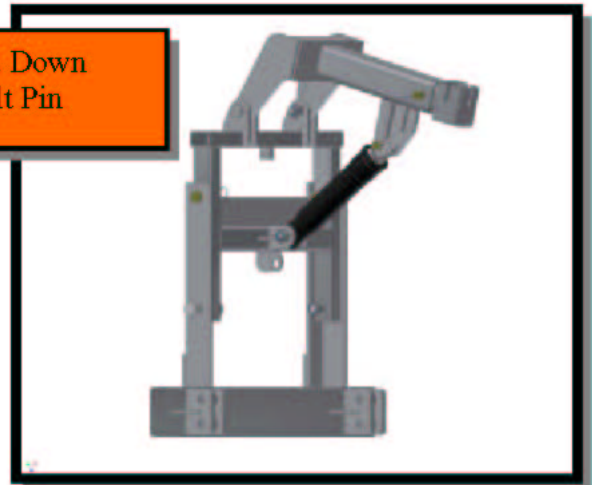

UNIVERSAL HITCHES

Fold Down
Tilt UQH

Fold Down
Tilt Pin

Fold Down
Low Pro UQH

Fold Down
Low Pro Pin

- Optional Brace Arm Kit
- Quick Link Receivers
- Pin & Loop Receivers
- Quick Tach Lugs

- Single Acting Lift Cylinders
- Double Acting Lift Cylinders
- Universal Cheek Plates
- Custom Cheek Plates