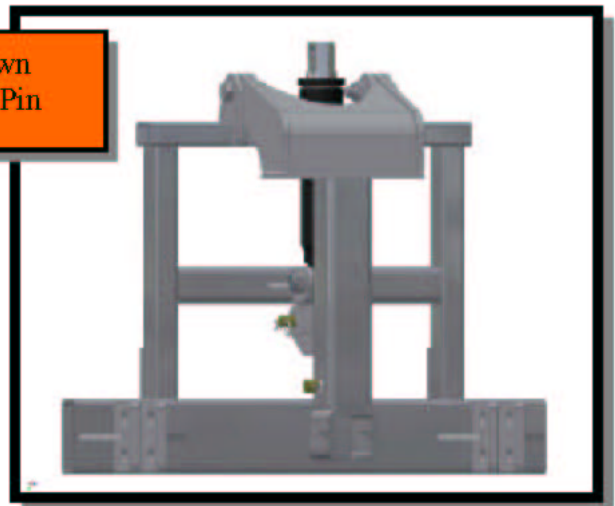

UNIVERSAL HITCHES

Fold Down
Tilt UQH

Fold Down
Tilt Pin

Fold Down
Low Pro UQH

Fold Down
Low Pro Pin

- Optional Brace Arm Kit
- Quick Link Receivers
- Pin & Loop Receivers
- Quick Tach Lugs

- Single Acting Lift Cylinders
- Double Acting Lift Cylinders
- Universal Cheek Plates
- Custom Cheek Plates