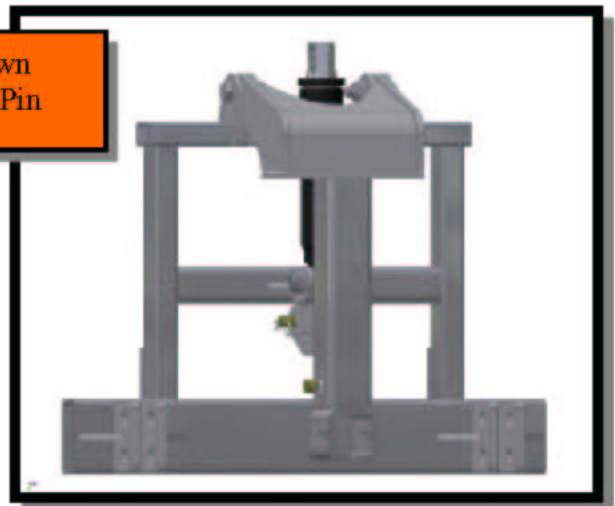

# UNIVERSAL HITCHES

Fold Down  
Tilt UQH

Fold Down  
Tilt Pin

Fold Down  
Low Pro UQH

Fold Down  
Low Pro Pin

- Optional Brace Arm Kit
- Quick Link Receivers
- Pin & Loop Receivers
- Quick Tach Lugs

- Single Acting Lift Cylinders
- Double Acting Lift Cylinders
- Universal Cheek Plates
- Custom Cheek Plates