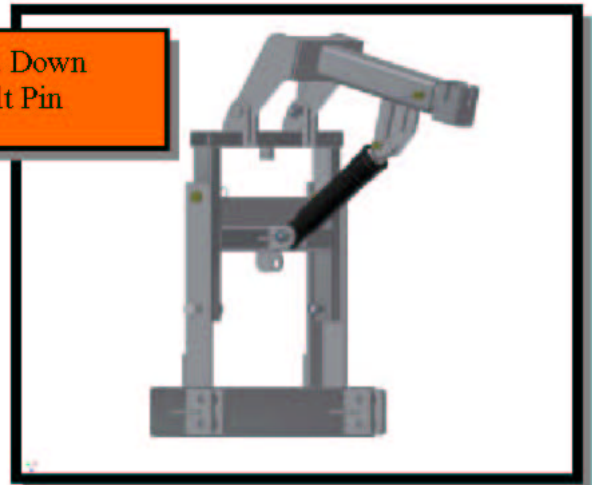

# UNIVERSAL HITCHES

Fold Down  
Tilt UQH

Fold Down  
Tilt Pin

Fold Down  
Low Pro UQH

Fold Down  
Low Pro Pin

- Optional Brace Arm Kit
- Quick Link Receivers
- Pin & Loop Receivers
- Quick Tach Lugs

- Single Acting Lift Cylinders
- Double Acting Lift Cylinders
- Universal Cheek Plates
- Custom Cheek Plates