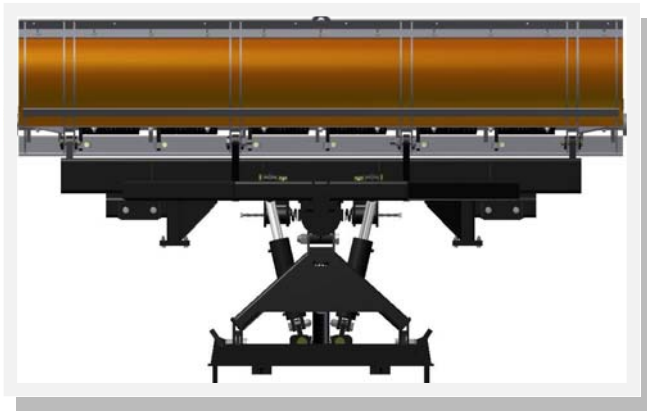

## PARALLEL LIFT PLOW

- 10', 11', 12', & 14' long moldboards
- 39" high
- Single or three section trip edge
- 3/8" high molecular poly moldboard

### J-Plow Trip Edge

### Features

- Self contained lift system
- Lever actuated attach pins
- Leaves only a flat plate at the bumper