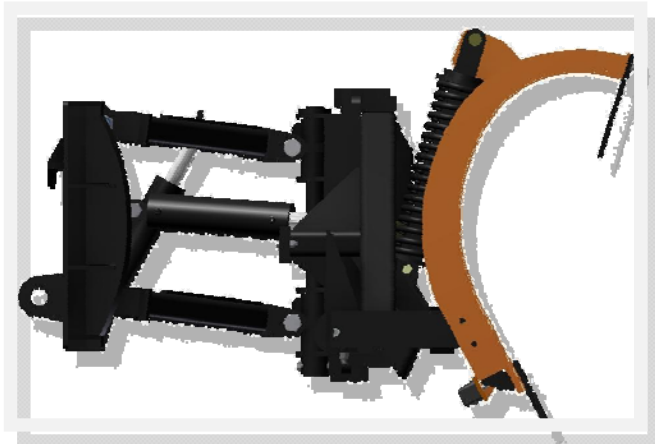

MW Full Trip